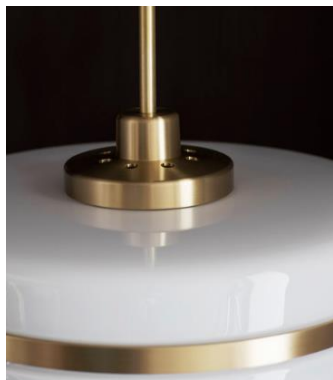

WL63

Decorative Wall Light

malisa

FINISH	Brass & Matte Old English White
DIMENSIONS	ø400mm x 540mm
PROJECTION	450mm
LAMP	1 x G9
VOLTAGE	240v
DIMMING	Non-dim, Mains dimmable
ORDER CODE	WL63