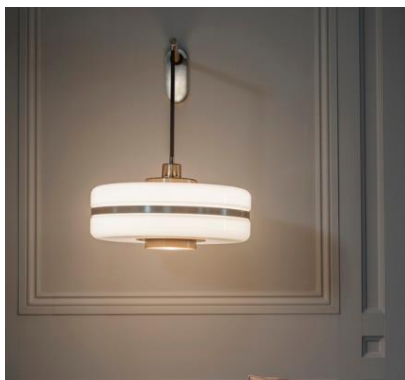

WL63

Decorative Wall Light

malisa

FINISH	Brass & Matte Old English White
DIMENSIONS	ø400mm x 540mm
PROJECTION	450mm
LAMP	1 x G9
VOLTAGE	240v
DIMMING	Non-dim, Mains dimmable
ORDER CODE	WL63