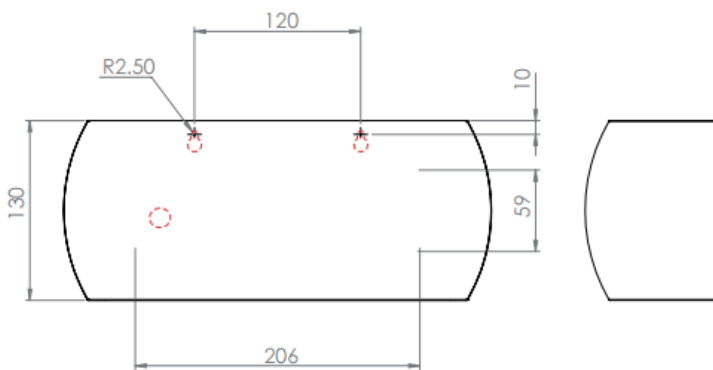

WL48

Decorative Wall Light

malisa

FINISH	White Plaster. Can be spray painted.
DIMENSIONS	H 130 x W 310 x D 95mm
IP RATING	IP20
WATTAGE	6/7w LED
VOLTAGE	240v
WEIGHT	1.2kg
DIMMING	Mains dimming
LAMP	1 x E27
EMERGENCY	Remote 3hr available
ORDER CODE	WL48