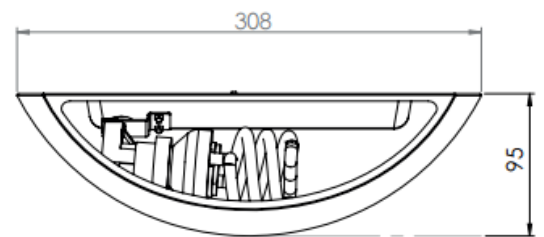

WL48

Decorative Wall Light

malisa

FINISH	White Plaster. Can be spray painted.
DIMENSIONS	H 130 x W 310 x D 95mm
IP RATING	IP20
WATTAGE	6/7w LED
VOLTAGE	240v
WEIGHT	1.2kg
DIMMING	Mains dimming
LAMP	1 x E27
EMERGENCY	Remote 3hr available
ORDER CODE	WL48