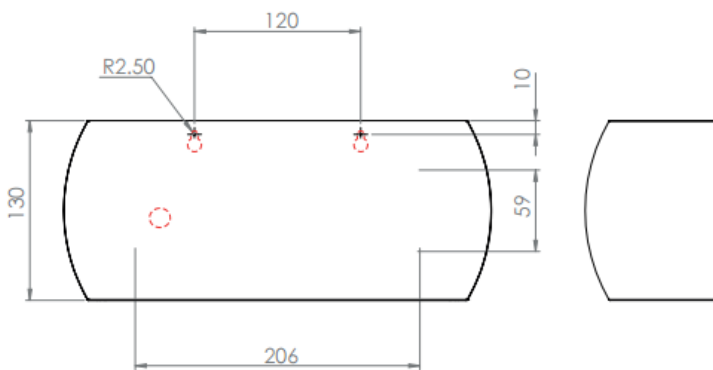

WL1

Decorative Wall Light

malisa

FINISH	White Plaster. Can be spray painted.
DIMENSIONS	H 130 x W 310 x D 95mm
IP RATING	IP20
WATTAGE	6/7w LED
VOLTAGE	240v
WEIGHT	1.2kg
DIMMING	Mains dimming
LAMP	1 x E27
EMERGENCY	Remote 3hr available
ORDER CODE	WL48