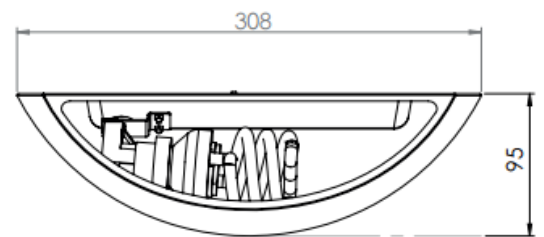

WL1

Decorative Wall Light

malisa

FINISH	White Plaster. Can be spray painted.
DIMENSIONS	H 130 x W 310 x D 95mm
IP RATING	IP20
WATTAGE	6/7w LED
VOLTAGE	240v
WEIGHT	1.2kg
DIMMING	Mains dimming
LAMP	1 x E27
EMERGENCY	Remote 3hr available
ORDER CODE	WL48