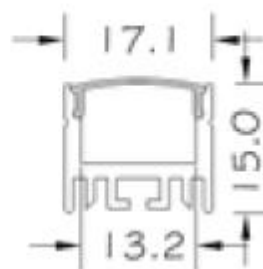

SLED-22-SP-C

SLED

malisa

FINISH	Aluminium profile with clear Diffuser
DIMENSIONS	h 15mm x 17.1mm x 13.2mm
WATTAGE	22w per metre
TAPE LENGTH	Can be cut every 55mm
C.C or C.V	Constant Current
VOLTAGE	24v
COLOUR TEMP	6000k
LUMENS	2500lms
CRI	80
BEAM ANGLE	120°
ORDER CODE	SLED-22-SP-C