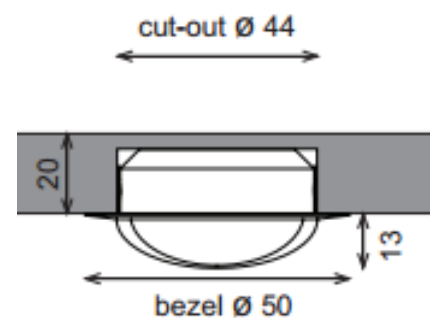

MD3

Mini Downlights

malisa

FINISH	White, Bronze or Aluminium	COLOUR TEMP	2700k
DIMENSIONS	Ø50mm x h 20mm Projection 13mm	LUMENS	227lms
CUT-OUT	Ø44mm	CRI	80
IP RATING	IP20	EFFICACY	53
BEAM ANGLE	Extra Wide	DIMMING	Non Dim, 1-10v Dimming, Mains Dim
WATTAGE	2w	ORDER CODE	MD3
CURRENT	700mA		