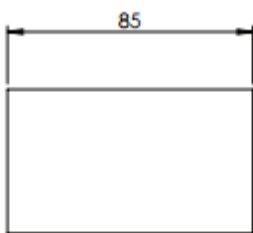

LL12

Low Level Wall Lights

malisa

FINISH	Black
DIMENSIONS	h 85mm x w 85mm x d 50mm
IP RATING	IP54
WATTAGE	2w
WEIGHT	0.39kg
DRIVER	Integral
COLOUR TEMP	3000k
CRI	80
LUMENS	13
DIMMING	Non-Dim
ORDER CODE	LL12