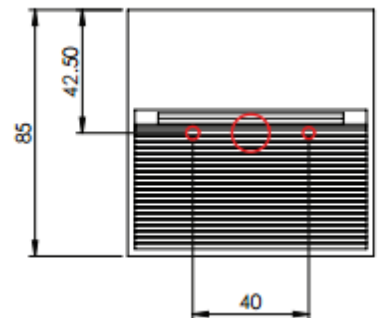

LL12

Low Level Wall Lights

malisa

FINISH	Black
DIMENSIONS	h 85mm x w 85mm x d 50mm
IP RATING	IP54
WATTAGE	2w
WEIGHT	0.39kg
DRIVER	Integral
COLOUR TEMP	3000k
CRI	80
LUMENS	13
DIMMING	Non-Dim
ORDER CODE	LL12