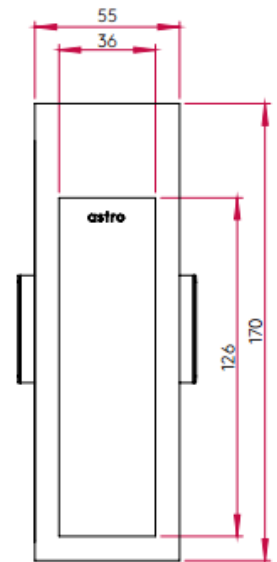

# LL11

Low Level Wall Lights

malisa

<b>FINISH</b>	Polished Stainless Steel
<b>DIMENSIONS</b>	h 170mm x w 55mm x d 45mm
<b>CUT-OUT</b>	h 160mm x w 48mm x d 42mm
<b>IP RATING</b>	IP20
<b>WATTAGE</b>	2w
<b>CURRENT</b>	700mA
<b>WEIGHT</b>	0.52kg
<b>DRIVER</b>	DR7
<b>COLOUR TEMP</b>	2700k
<b>CRI</b>	80
<b>LUMENS</b>	38
<b>C.C. or C.V</b>	Constant Current