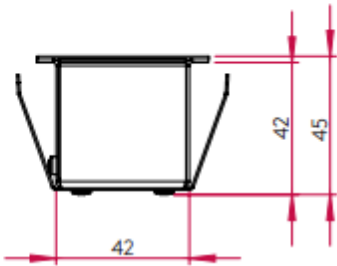

# LL11

Low Level Wall Lights

malisa

<b>FINISH</b>	Polished Stainless Steel
<b>DIMENSIONS</b>	h 170mm x w 55mm x d 45mm
<b>CUT-OUT</b>	h 160mm x w 48mm x d 42mm
<b>IP RATING</b>	IP20
<b>WATTAGE</b>	2w
<b>CURRENT</b>	700mA
<b>WEIGHT</b>	0.52kg
<b>DRIVER</b>	DR7
<b>COLOUR TEMP</b>	2700k
<b>CRI</b>	80
<b>LUMENS</b>	38
<b>C.C. or C.V</b>	Constant Current