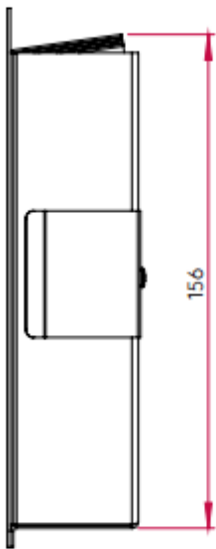

# LL11

Low Level Wall Lights

malisa

<b>FINISH</b>	Polished Stainless Steel
<b>DIMENSIONS</b>	h 170mm x w 55mm x d 45mm
<b>CUT-OUT</b>	h 160mm x w 48mm x d 42mm
<b>IP RATING</b>	IP20
<b>WATTAGE</b>	2w
<b>CURRENT</b>	700mA
<b>WEIGHT</b>	0.52kg
<b>DRIVER</b>	DR7
<b>COLOUR TEMP</b>	2700k
<b>CRI</b>	80
<b>LUMENS</b>	38
<b>C.C. or C.V</b>	Constant Current