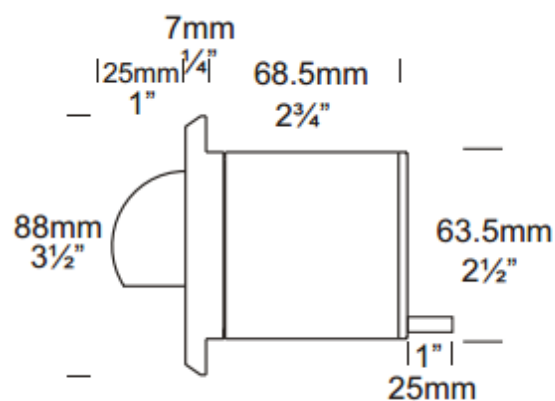

LL10

Low Level Wall Lights

malisa

FINISH	Copper
DIMENSIONS	88mm x w 88mm x d 68.5mm Projection – 25mm
CUT-OUT	h 63.5mm x w 88mm
IP RATING	IP66
WATTAGE	6w
CURRENT	1050mA
COLOUR TEMP	2700k
CRI	85
LUMENS	100
C.C. or C.V	Constant Current
DIMMING	Non-Dim
ORDER CODE	LL10