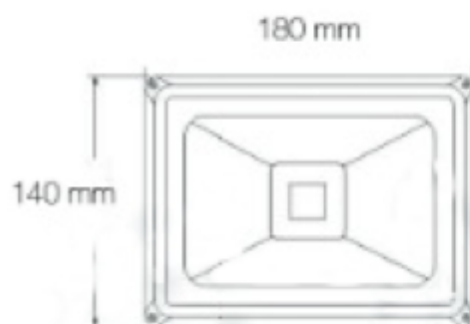

FL17

External Floodlight

malisa

95 mm

FINISH	Black
METAL	Anodised Aluminium
DIMENSIONS	180mm x 140mm
IP RATING	IP65
BEAM ANGLE	120°
WATTAGE	20w
LUMENS	1540lm
VOLTAGE	240v
LAMP	LED COB
COLOUR TEMP	3000k
CRI	80
WARRANTY	2yrs
ORDER CODE	FL17