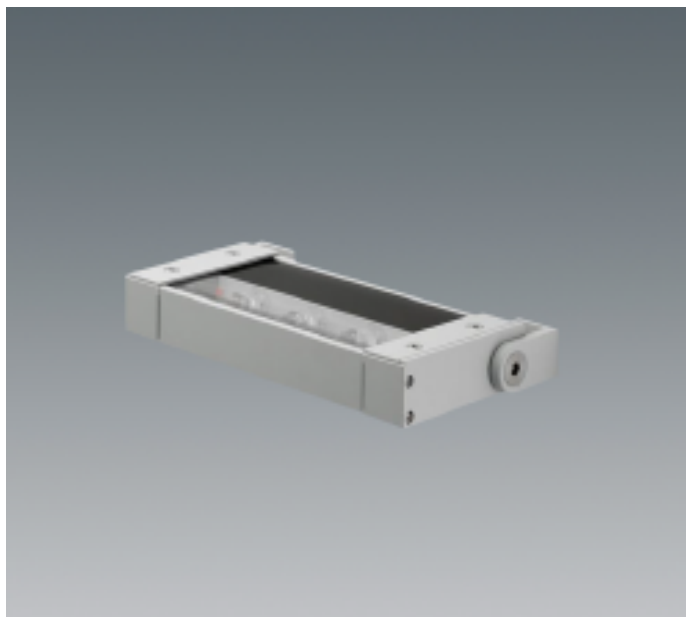

FL15

External Floodlight

malisa

FINISH	Black die cast aluminium
DIMENSIONS	W 165mm x H 47mm x L 308mm
TILT ANGLE	+12°/-108°
IP RATING	IP65
WATTAGE	6 x 2.5w
VOLTAGE	240v
BEAM ANGLE	106°
COLOUR TEMP	3000k
LUMEN	661lm
WEIGHT	2.3kg
ORDER CODE	FL15