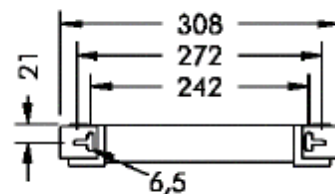

FL15

External Floodlight

malisa

FINISH	Black die cast aluminium
DIMENSIONS	W 165mm x H 47mm x L 308mm
TILT ANGLE	+12°/-108°
IP RATING	IP65
WATTAGE	6 x 2.5w
VOLTAGE	240v
BEAM ANGLE	106°
COLOUR TEMP	3000k
LUMEN	661lm
WEIGHT	2.3kg
ORDER CODE	FL15