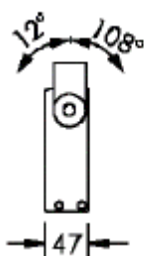

FL15

External Floodlight

malisa

FINISH	Black die cast aluminium
DIMENSIONS	W 165mm x H 47mm x L 308mm
TILT ANGLE	+12°/-108°
IP RATING	IP65
WATTAGE	6 x 2.5w
VOLTAGE	240v
BEAM ANGLE	106°
COLOUR TEMP	3000k
LUMEN	661lm
WEIGHT	2.3kg
ORDER CODE	FL15