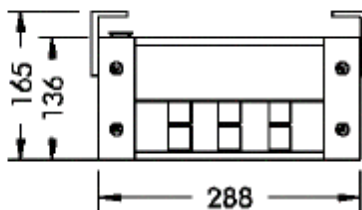

FL15

External Floodlight

malisa

FINISH	Black die cast aluminium
DIMENSIONS	W 165mm x H 47mm x L 308mm
TILT ANGLE	+12°/-108°
IP RATING	IP65
WATTAGE	6 x 2.5w
VOLTAGE	240v
BEAM ANGLE	106°
COLOUR TEMP	3000k
LUMEN	661lm
WEIGHT	2.3kg
ORDER CODE	FL15