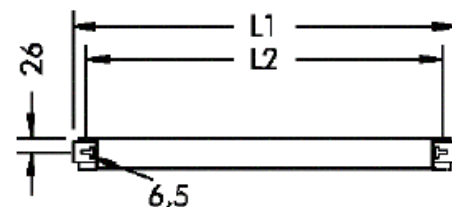

FL12

External Floodlight

malisa

FINISH	Black die cast aluminium
DIMENSIONS	L1 362mm L2 315mm W 54mm Projection 80mm
TILT ANGLE	220°
IP RATING	IP65
WATTAGE	3 x 2.5w
VOLTAGE	240v
COLOUR TEMP	3000k
LUMEN	328lm
WEIGHT	1.7kg
ORDER CODE	FL12