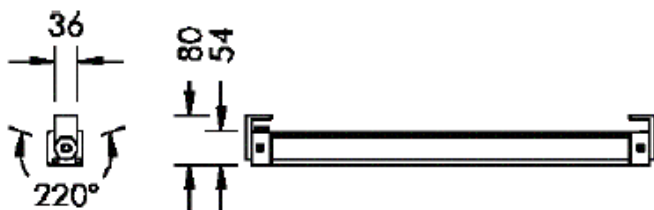

FL12

External Floodlight

malisa

FINISH	Black die cast aluminium
DIMENSIONS	L1 362mm L2 315mm W 54mm Projection 80mm
TILT ANGLE	220°
IP RATING	IP65
WATTAGE	3 x 2.5w
VOLTAGE	240v
COLOUR TEMP	3000k
LUMEN	328lm
WEIGHT	1.7kg
ORDER CODE	FL12