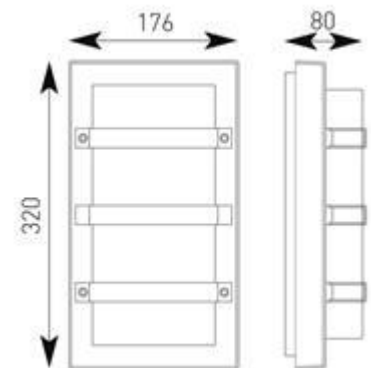

EW27

External Wall Lighting

malisa

FINISH	Silver Grey	COLOUR TEMP	4000k
DIMIENSIONS	320mm x 176mm	LUMENS	1100lms
PROJECTION	80mm	EFFICACY	55lm/w
IP RATING	IP65	CRI	80
WATTAGE	12W	SENSOR	Integral Microwave
VOLTAGE	240v	EMERGENCY	Integral 3hr
		ORDER CODE	EW27