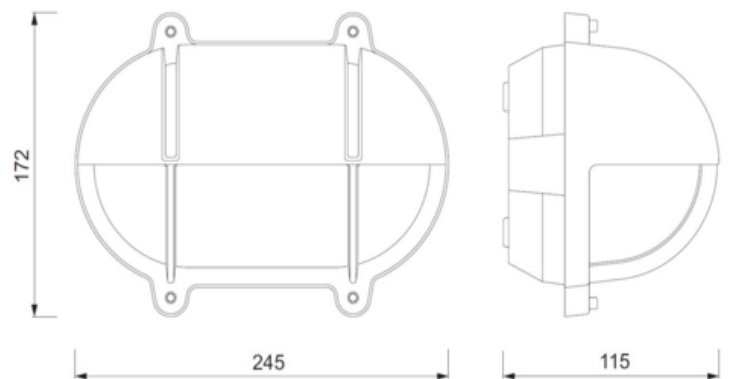

EW25

External Wall Lighting

malisa

| | |
|---------------------|---------------------------------------|
| FINISH | Chrome coated solid brass |
| GLASS FINISH | Frosted or Clear |
| DIMENSIONS | h 172mm x w 245mm Projection 115mm |
| IP RATING | IP54 |
| WATTAGE | 13W |
| VOLTAGE | 240v |
| LUMENS | 3000k |
| ORDER CODE | EW25 |