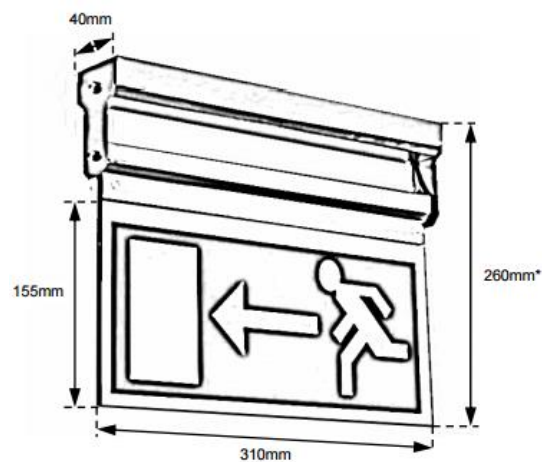

# EMWL6

LED EMERGENCY EXIT LIGHT

malisa

<b>FINISH</b>	Black or Grey
<b>DIMIENSIONS</b>	310mm x 260mm x 40mm
<b>IP RATING</b>	IP20
<b>WATTAGE</b>	5 x 0.2W high lumen/Watt LED
<b>VOLTAGE</b>	240v
<b>LUMEN</b>	125lm
<b>WEIGHT</b>	2kg

<b>EMERGENCY</b>	Integral 3hr maintained/non-maintained
<b>LEGEND</b>	Arrow Down, Arrow Left/Right
<b>VIEWING DISTANCE</b>	24m
<b>ORDER CODE</b>	EMWL6