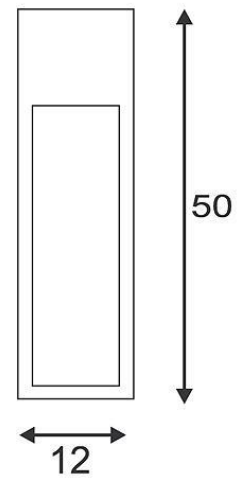

EB29

External Bollard Lighting

malisa

FINISH	Rusted Steel
DIMENSIONS	h 500mm x w 120mm x 120mm
IP RATING	IP44
WATTAGE	11w
VOLTAGE	240v
COLOUR TEMP	3000k
LUMENS	380lms
ORDER CODE	EB29