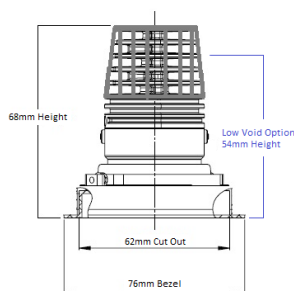

D9

Fixed LED Downlight

malisa

FINISH	White Bezel & Black Baffle (RAL Colours available upon request)	COLOUR TEMP	2700k (2938k, 3000k, 4000k or 5000k available upon request)
DIMENSIONS	h 68mm x ø 76mm	LUMENS	684lms
LO-VOID DIMS	h 54mm x ø 76mm	EFFICACY	56lm/w
CUT-OUT	ø 62mm (allow for 10mm void space)	CRI	85 (95 CRI available on request)
IP RATING	IP65 (IP44 available upon request)	C.C. or C.V	Constant Current
BEAM ANGLE	20°, 46°, or 60°	FIRE RATING	Yes FP72
WATTAGE	9.2w	DIMMING	Non-dim, mains dimming, 1-10v dimming, or DALI dimming
CURRENT	700mA	EMERGENCY	Remote, 3hr Maintained Available
DRIVER	DR1 – Non Dimmable DR2 – Mains Dimmable DR6 – 1-10v Dimmable	ORDER CODE	D9