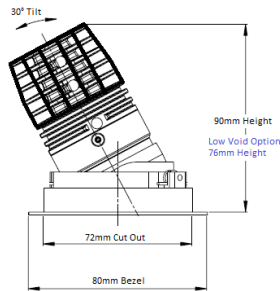

# D8WB

Adjustable LED Downlight

malisa

<b>FINISH</b>	White Bezel & White Baffle	<b>COLOUR TEMP</b>	2700k (2938k, 3000k, 4000k or 5000k available upon request)
<b>DIMENSIONS</b>	h 90mm x ø 80mm	<b>LUMENS</b>	962lms
<b>LO-VOID DIMS</b>	h 76mm x ø 80mm	<b>EFFICACY</b>	65lm/w
<b>CUT-OUT</b>	ø 72mm (allow for 10mm void space)	<b>CRI</b>	85 (95 CRI available on request)
<b>IP RATING</b>	IP44 (IP65 available upon request)	<b>C.C. or C.V</b>	Constant Current
<b>BEAM ANGLE</b>	20°, 30°, or 46°	<b>FIRE RATING</b>	Yes FP72
<b>WATTAGE</b>	11.5w	<b>DIMMING</b>	Complete with Mains dimmable driver
<b>CURRENT</b>	700mA	<b>ORDER CODE</b>	D8WB
<b>DRIVER</b>	DR1 – Non Dimmable DR2 – Mains Dimmable DR6 – 1-10v Dimmable		