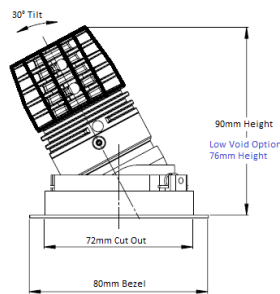

# D8

Adjustable LED Downlight

malisa

<b>FINISH</b>	White Bezel & Black Baffle (RAL Colours available upon request)	<b>COLOUR TEMP</b>	2700k (2938k, 3000k, 4000k or 5000k available upon request)
<b>DIMENSIONS</b>	h 90mm x ø 80mm	<b>LUMENS</b>	962lms
<b>LO-VOID DIMS</b>	h 76mm x ø 80mm	<b>EFFICACY</b>	65lm/w
<b>CUT-OUT</b>	ø 72mm (allow for 10mm void space)	<b>CRI</b>	85 (95 CRI available on request)
<b>IP RATING</b>	IP44 (IP65 available upon request)	<b>C.C. or C.V</b>	Constant Current
<b>BEAM ANGLE</b>	20°, 30°, or 46°	<b>FIRE RATING</b>	Yes FP72
<b>WATTAGE</b>	11.5w	<b>DIMMING</b>	Non-dim, mains dimming, 1-10v dimming, or DALI dimming
<b>CURRENT</b>	700mA	<b>EMERGENCY</b>	Remote, 3hr Maintained Available
<b>DRIVER</b>	DR1 – Non Dimmable DR2 – Mains Dimmable DR6 – 1-10v Dimmable	<b>ORDER CODE</b>	D8