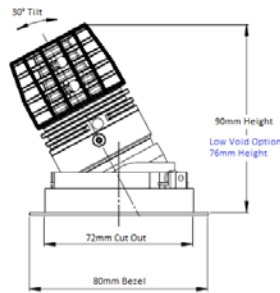

D7

Adjustable LED Downlight

malisa

FINISH	White Bezel & Black Baffle (RAL Colours available upon request)	COLOUR TEMP	2700k (2938k, 3000k, 4000k or 5000k available upon request)
DIMENSIONS	h 90mm x ø 80mm	LUMENS	602lms
LO-VOID DIMS	h 76mm x ø 80mm	EFFICACY	56lm/w
CUT-OUT	ø 72mm (allow for 10mm void space)	CRI	85
IP RATING	IP44 (IP65 available upon request)	C.C. or C.V	Constant Current
BEAM ANGLE	20°, 30°, or 46°	FIRE RATING	Yes FP72
WATTAGE	10.7W	DIMMING	Non-dim, mains dimming, 1-10v dimming, or DALI dimming
CURRENT	700mA	EMERGENCY	Remote, 3hr Maintained Available
		ORDER CODE	D7