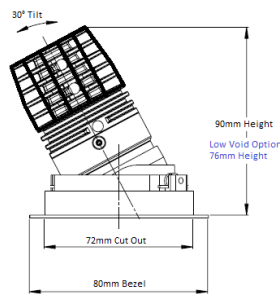

# D7

Adjustable LED Downlight

malisa

<b>FINISH</b>	White Bezel & Black Baffle (RAL Colours available upon request)	<b>COLOUR TEMP</b>	2700k (2938k, 3000k, 4000k or 5000k available upon request)
<b>DIMENSIONS</b>	h 90mm x ø 80mm	<b>LUMENS</b>	696lms
<b>LO-VOID DIMS</b>	h 76mm x ø 80mm	<b>CRI</b>	85 (95 CRI available on request)
<b>CUT-OUT</b>	ø 72mm (allow for 10mm void space)	<b>C.C. or C.V</b>	Constant Current
<b>IP RATING</b>	IP44 (IP65 available upon request)	<b>FIRE RATING</b>	Yes FP72
<b>BEAM ANGLE</b>	20°, 30°, or 46°	<b>DIMMING</b>	Non-dim, mains dimming, 1-10v dimming, or DALI dimming
<b>WATTAGE</b>	9.2w	<b>EMERGENCY</b>	Remote, 3hr Maintained Available
<b>CURRENT</b>	700mA	<b>ORDER CODE</b>	D7
<b>DRIVER</b>	DR1 – Non Dimmable DR2 – Mains Dimmable DR6 – 1-10v Dimmable		