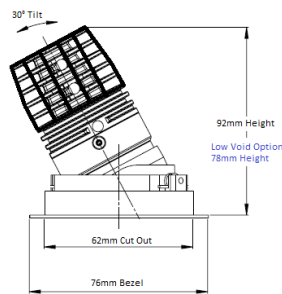

D6

Adjustable LED Downlight

malisa

FINISH	White Bezel & Black Baffle (RAL Colours available upon request)	COLOUR TEMP	2700k (2938k, 3000k, 4000k or 5000k available upon request)
DIMENSIONS	h 92mm x ø 76mm	LUMENS	962lms
LO-VOID DIMS	h 78mm x ø 76mm	EFFICACY	65lm/w
CUT-OUT	ø 62mm (allow for 10mm void space)	CRI	85 (95 CRI available on request)
IP RATING	IP44 (IP65 available upon request)	C.C. or C.V	Constant Current
BEAM ANGLE	20°, 46°, or 60°	FIRE RATING	Yes FP72
WATTAGE	11.5w	DIMMING	Non-dim, mains dimming, 1-10v dimming, or DALI dimming
CURRENT	700mA	EMERGENCY	Remote, 3hr Maintained Available
DRIVER	DR1 – Non Dimmable DR2 – Mains Dimmable DR6 – 1-10v Dimmable	ORDER CODE	D6