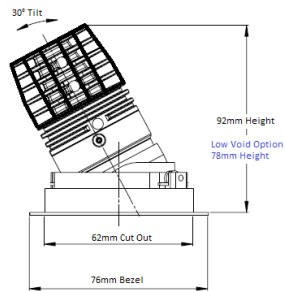

# D5

Adjustable LED Downlight

malisa

<b>FINISH</b>	White Bezel & Black Baffle (RAL Colours available upon request)	<b>COLOUR TEMP</b>	2700k (2938k, 3000k, 4000k or 5000k available upon request)
<b>DIMENSIONS</b>	h 92mm x ø 76mm	<b>LUMENS</b>	602lms
<b>LO-VOID DIMS</b>	h 78mm x ø 76mm	<b>EFFICACY</b>	56lm/w
<b>CUT-OUT</b>	ø 62mm (allow for 10mm void space)	<b>CRI</b>	85
<b>IP RATING</b>	IP44 (IP65 available upon request)	<b>C.C. or C.V</b>	Constant Current
<b>BEAM ANGLE</b>	20°, 46°, or 60°	<b>FIRE RATING</b>	Yes FP72
<b>WATTAGE</b>	10.7W	<b>DIMMING</b>	Non-dim, mains dimming, 1-10v dimming, or DALI dimming
<b>CURRENT</b>	700mA	<b>EMERGENCY</b>	Remote, 3hr Maintained Available
		<b>ORDER CODE</b>	D5