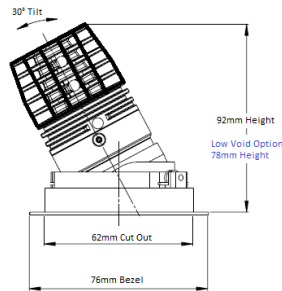

# D5

Adjustable LED Downlight

malisa

<b>FINISH</b>	White Bezel & Black Baffle (RAL Colours available upon request)	<b>COLOUR TEMP</b>	2700k (2938k, 3000k, 4000k or 5000k available upon request)
<b>DIMENSIONS</b>	h 92mm x $\varnothing$ 76mm	<b>LUMENS</b>	684lms
<b>LO-VOID DIMS</b>	h 78mm x $\varnothing$ 76mm	<b>EFFICACY</b>	56lm/w
<b>CUT-OUT</b>	$\varnothing$ 62mm (allow for 10mm void space)	<b>CRI</b>	85 (95 CRI available on request)
<b>IP RATING</b>	IP44 (IP65 available upon request)	<b>C.C. or C.V</b>	Constant Current
<b>BEAM ANGLE</b>	20°, 46°, or 60°	<b>FIRE RATING</b>	Yes FP72
<b>WATTAGE</b>	9.2w	<b>DIMMING</b>	Non-dim, mains dimming, 1-10v dimming, or DALI dimming
<b>CURRENT</b>	700mA	<b>EMERGENCY</b>	Remote, 3hr Maintained Available
<b>DRIVER</b>	DR1 – Non Dimmable DR2 – Mains Dimmable DR6 – 1-10v Dimmable	<b>ORDER CODE</b>	D5