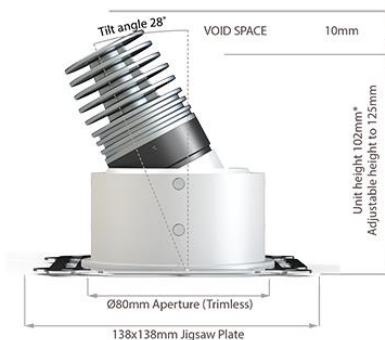

# D38

Adjustable LED Downlight

malisa

|                     |  |                    |   |
|---------------------|--|--------------------|---|
| <b>FINISH</b>       | White Bezel & White Baffle<br>(RAL Colours available upon request) | <b>COLOUR TEMP</b> | 2700k (2938k, 3000k, 4000k or 5000k available upon request) |
| <b>DIMENSIONS</b>   | h 102mm x ø 80mm   | <b>LUMENS</b>      | 684lms  |
| <b>JIGSAW PLATE</b> | 138mm x 138mm  | <b>EFFICACY</b>    | 56lm/w  |
| <b>IP RATING</b>    | IP44   | <b>CRI</b>         | 85 (95 CRI available on request)                            |
| <b>BEAM ANGLE</b>   | 20°, 30°, or 46°   | <b>C.C. or C.V</b> | Constant Current  |
| <b>WATTAGE</b>      | 9.2w   | <b>FIRE RATING</b> | Yes FP72  |
| <b>CURRENT</b>      | 700mA  | <b>DIMMING</b>     | Non-dim, mains dimming, 1-10v dimming, or DALI dimming      |
| <b>DRIVER</b>       | DR1 – Non Dimmable<br>DR2 – Mains Dimmable<br>DR6 – 1-10v Dimmable | <b>EMERGENCY</b>   | Remote, 3hr Maintained Available                            |
|                     |  | <b>ORDER CODE</b>  | D38   |