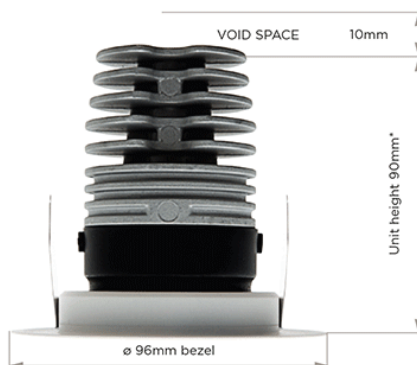

D36

Fixed LED Downlight

malisa

*Low void option available to give a unit height of 76mm.

$\varnothing 72\text{mm}$ cut out.

FINISH	White Bezel & White Baffle	COLOUR TEMP	2700k (2938k, 3000k, 4000k or 5000k available upon request)
DIMENSIONS	h 90mm x \varnothing 96mm	LUMENS	684lms
CUT-OUT	\varnothing 72mm (allow for 10mm void space)	EFFICACY	56lm/w
IP RATING	IP65	CRI	85 (95 CRI available on request)
BEAM ANGLE	20°, 30°, or 46°	C.C. or C.V	Constant Current
WATTAGE	9.2w	FIRE RATING	Yes FP72
CURRENT	700mA	DIMMING	Non-dim, mains dimming, 1-10v dimming, or DALI dimming
DRIVER	DR1 – Non Dimmable DR2 – Mains Dimmable DR6 – 1-10v Dimmable	EMERGENCY	Remote, 3hr Maintained Available
		ORDER CODE	D36