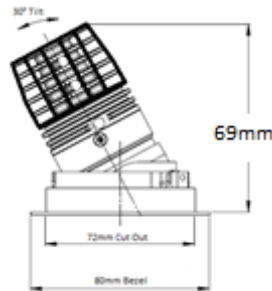

D33

Adjustable LED Downlight

malisa

FINISH	White Bezel & Black Baffle (RAL Colours available upon request)	C.C. or C.V	Constant Current
LO-VOID DIMS	h 69mm x ø 80mm	FIRE RATING	Option FP72
CUT-OUT	ø 72mm	DIMMING	Mains dimming
IP RATING	IP44 (IP65 available upon request)	EMERGENCY	Remote, 3hr Maintained Available
BEAM ANGLE	20°, 30°, or 46°	DRIVER DIMS	95mm x 53mm x 25mm
WATTAGE	9.2w	DRIVER	DR1 – Non Dimmable DR2 – Mains Dimmable DR6 – 1-10v Dimmable
CURRENT	700mA	ORDER CODE	D33
COLOUR TEMP	2700k (2938k, 3000k, 4000k or 5000k available upon request)		
LUMENS	684lms		
EFFICACY	56lm/w		
CRI	85 (95 CRI available on request)		