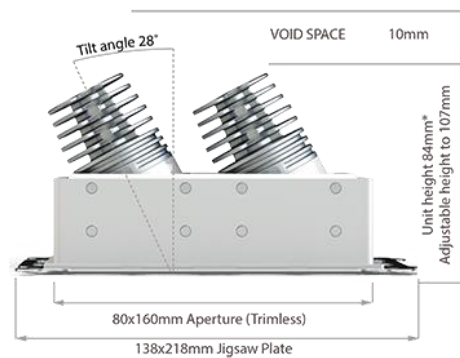

D32

Adjustable LED Twin Downlight

malisa

FINISH	White Bezel & Black Baffle (RAL Colours available upon request)	COLOUR TEMP	2700k (2938k, 3000k, 4000k or 5000k available upon request)
DIMENSIONS	h 84mm/107mm x 80mm x 160mm	LUMENS	1368lms
LO-VOID DIMS	h 88mm/111mm x 80mm x 160mm	EFFICACY	65lm/w
CUT-OUT	Jigsaw plate - 138mm x 218mm	CRI	85 (95 CRI available on request)
IP RATING	IP44	C.C. or C.V	Constant Current
BEAM ANGLE	10°, 20°, 30°, or 46°	FIRE RATING	No
WATTAGE	18.4w	DIMMING	Non-dim, mains dimming, 1-10v dimming, or DALI dimming
CURRENT	700mA	EMERGENCY	Remote, 3hr Maintained Available
DRIVER	DR1 – Non Dimmable DR2 – Mains Dimmable DR6 – 1-10v Dimmable	ORDER CODE	D32