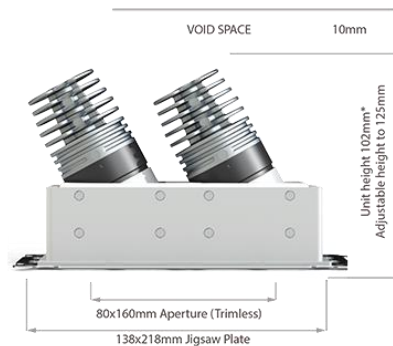

D31

Adjustable LED Twin Downlight

malisa

FINISH	White Bezel & Black Baffle (RAL Colours available upon request)	COLOUR TEMP	2700k (2938k, 3000k, 4000k or 5000k available upon request)
DIMENSIONS	h 102mm/125mm x 80mm x 160mm	LUMENS	1368lms
LO-VOID DIMS	h 88mm/111mm x 80mm x 160mm	EFFICACY	65lm/w
CUT-OUT	102mm x 182mm Square Cut-out (allow for 10mm void space)	CRI	85 (95 CRI available on request)
IP RATING	IP44	C.C. or C.V	Constant Current
BEAM ANGLE	10°, 20°, 30°, or 46°	FIRE RATING	No
WATTAGE	18.4w	DIMMING	Non-dim, mains dimming, 1-10v dimming, or DALI dimming
CURRENT	700mA	EMERGENCY	Remote, 3hr Maintained Available
DRIVER	DR1 – Non Dimmable DR2 – Mains Dimmable DR6 – 1-10v Dimmable	ORDER CODE	D31