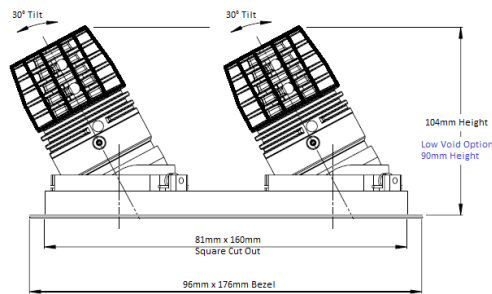

D30

Adjustable LED Downlight

malisa

FINISH	White Bezel & Black Baffle (RAL Colours available upon request)	COLOUR TEMP	2700k (2938k, 3000k, 4000k or 5000k available upon request)
DIMENSIONS	h 104mm x 96mm x 176mm	LUMENS	1924lms
LO-VOID DIMS	h 90mm x 96mm x 176mm	EFFICACY	65lm/w
CUT-OUT	81mm x 160mm Square Cut-out (allow for 10mm void space)	CRI	85 (95 CRI available on request)
IP RATING	IP44 (IP65 available upon request)	C.C. or C.V	Constant Current
BEAM ANGLE	20°, 30°, or 46°	FIRE RATING	Yes FP72
WATTAGE	23w	DIMMING	Non-dim, mains dimming, 1-10v dimming, or DALI dimming
CURRENT	700mA	EMERGENCY	Remote, 3hr Maintained Available
DRIVER	DR1 – Non Dimmable DR2 – Mains Dimmable DR6 – 1-10v Dimmable	ORDER CODE	D30