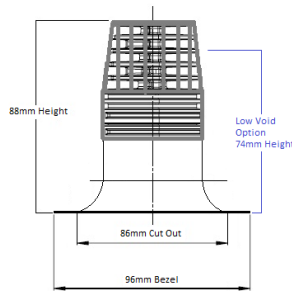

# D3

Fixed LED Downlight

malisa

<b>FINISH</b>	White (RAL Colours available upon request)	<b>COLOUR TEMP</b>	2700k (2938k, 3000k, 4000k or 5000k available upon request)
<b>DIMENSIONS</b>	h 88mm x $\varnothing$ 96mm	<b>LUMENS</b>	962lms
<b>LO-VOID DIMS</b>	h 74mm x $\varnothing$ 96mm	<b>EFFICACY</b>	65lm/w
<b>CUT-OUT</b>	$\varnothing$ 86mm (allow for 10mm void space)	<b>CRI</b>	85 (95 CRI available on request)
<b>IP RATING</b>	IP44 (IP65 available upon request)	<b>C.C. or C.V</b>	Constant Current
<b>BEAM ANGLE</b>	20°, 46°, or 60°	<b>FIRE RATING</b>	Yes FP82
<b>WATTAGE</b>	11.5w	<b>DIMMING</b>	Non-dim, mains dimming, 1-10v dimming, or DALI dimming
<b>CURRENT</b>	700mA	<b>EMERGENCY</b>	Remote, 3hr Maintained Available
<b>DRIVER</b>	DR1 – Non Dimmable DR2 – Mains Dimmable DR6 – 1-10v Dimmable	<b>ORDER CODE</b>	D3