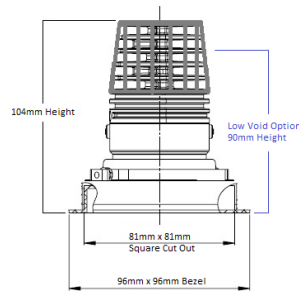

# D27

Fixed LED Downlight

malisa

<b>FINISH</b>	White Bezel & Black Baffle (RAL Colours available upon request)	<b>COLOUR TEMP</b>	2700k (2938k, 3000k, 4000k or 5000k available upon request)
<b>DIMENSIONS</b>	h 104mm x 96mm x 96mm	<b>LUMENS</b>	684lms
<b>LO-VOID DIMS</b>	h 90mm x 96mm x 96mm	<b>EFFICACY</b>	56lm/w
<b>CUT-OUT</b>	81mm x 81mm (allow for 10mm void space)	<b>CRI</b>	85 (95 CRI available on request)
<b>IP RATING</b>	IP65 (IP44 available upon request)	<b>C.C. or C.V</b>	Constant Current
<b>BEAM ANGLE</b>	20°, 30°, or 46°	<b>FIRE RATING</b>	Yes FP72
<b>WATTAGE</b>	9.2w	<b>DIMMING</b>	Non-dim, mains dimming, 1-10v dimming, or DALI dimming
<b>CURRENT</b>	700mA	<b>EMERGENCY</b>	Remote, 3hr Maintained Available
<b>DRIVER</b>	DR1 – Non Dimmable DR2 – Mains Dimmable DR6 – 1-10v Dimmable	<b>ORDER CODE</b>	D27