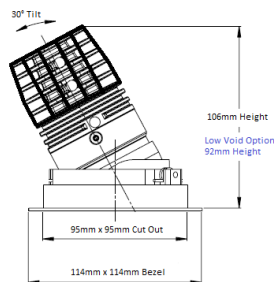

D22

Adjustable LED Downlight

malisa

| | | | |
|---------------------|--|--------------------|---|
| FINISH | White Bezel & Black Baffle (RAL Colours available upon request) | COLOUR TEMP | 2700k (2938k, 3000k, 4000k or 5000k available upon request) |
| DIMENSIONS | h 106mm x 114mm x 114mm | LUMENS | 962lms |
| LO-VOID DIMS | h 92mm x 114mm x 114mm | EFFICACY | 65lm/w |
| CUT-OUT | 95mm x 95mm (allow for 10mm void space) | CRI | 85 (95 CRI available on request) |
| IP RATING | IP44 (IP65 available upon request) | C.C. or C.V | Constant Current |
| BEAM ANGLE | 20°, 30°, or 46° | FIRE RATING | Yes FP72 |
| WATTAGE | 11.5w | DIMMING | Non-dim, mains dimming, 1-10v dimming, or DALI dimming |
| CURRENT | 700mA | EMERGENCY | Remote, 3hr Maintained Available |
| DRIVER | DR1 – Non Dimmable DR2 – Mains Dimmable DR6 – 1-10v Dimmable | ORDER CODE | D22 |