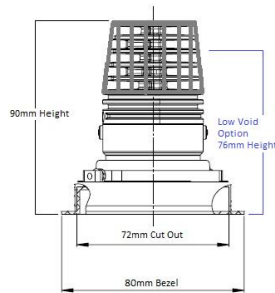

D12

Fixed LED Downlight

malisa

FINISH	White Bezel & Black Baffle (RAL Colours available upon request)	COLOUR TEMP	2700k (2938k, 3000k, 4000k or 5000k available upon request)
DIMENSIONS	h 90mm x ø 80mm	LUMENS	962lms
LO-VOID DIMS	h 76mm x ø 80mm	EFFICACY	65lm/w
CUT-OUT	ø 72mm (allow for 10mm void space)	CRI	85 (95 CRI available on request)
IP RATING	IP65 (IP44 available upon request)	C.C. or C.V	Constant Current
BEAM ANGLE	20°, 30°, or 46°	FIRE RATING	Yes FP72
WATTAGE	11.5W	DIMMING	Non-dim, mains dimming, 1-10v dimming, or DALI dimming
CURRENT	700Ma	EMERGENCY	Remote, 3hr Maintained Available
DRIVER	DR1 – Non Dimmable DR2 – Mains Dimmable DR6 – 1-10v Dimmable	ORDER CODE	D12