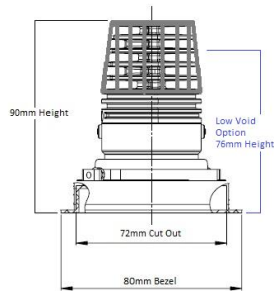

D11WB

Fixed LED Downlight

malisa

FINISH	White Bezel & White Baffle	COLOUR TEMP	2700k (2938k, 3000k, 4000k or 5000k available upon request)
DIMENSIONS	h 90mm x ø 80mm	LUMENS	684lms
LO-VOID DIMS	h 76mm x ø 80mm	EFFICACY	56lm/w
CUT-OUT	ø 72mm (allow for 10mm void space)	CRI	85 (95 CRI available on request)
IP RATING	IP65 (IP44 available upon request)	C.C. or C.V	Constant Current
BEAM ANGLE	20°, 30°, or 46°	FIRE RATING	Yes FP72
WATTAGE	9.2w	DIMMING	Non-dim, mains dimming, 1-10v dimming, or DALI dimming
CURRENT	700mA	EMERGENCY	Remote, 3hr Maintained Available
DRIVER	DR1 – Non Dimmable DR2 – Mains Dimmable DR6 – 1-10v Dimmable	ORDER CODE	D11WB