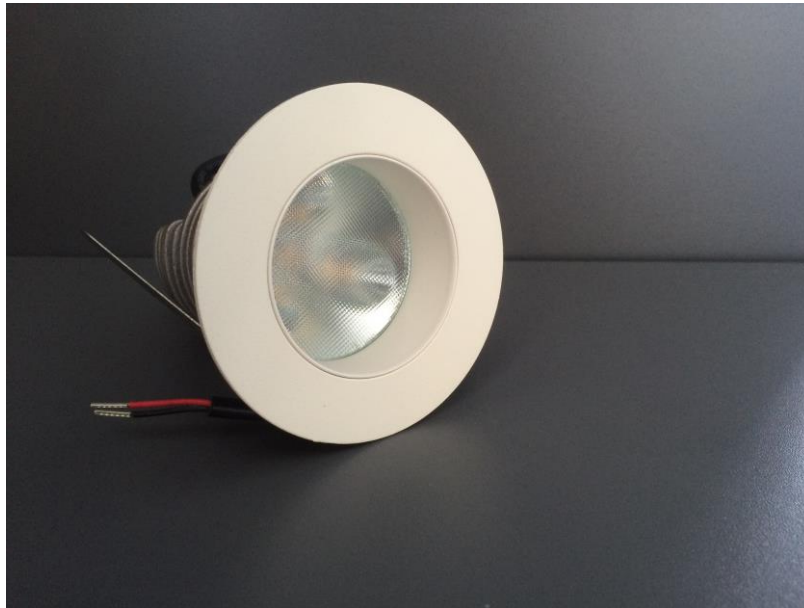

D11WB

Fixed LED Downlight

malisa

FINISH	White Bezel & White Baffle	COLOUR TEMP	2700k (2938k, 3000k, 4000k or 5000k available upon request)
DIMENSIONS	h 90mm x ø 80mm	LUMENS	684lms
LO-VOID DIMS	h 76mm x ø 80mm	EFFICACY	56lm/w
CUT-OUT	ø 72mm (allow for 10mm void space)	CRI	85 (95 CRI available on request)
IP RATING	IP65 (IP44 available upon request)	C.C. or C.V	Constant Current
BEAM ANGLE	20°, 30°, or 46°	FIRE RATING	Yes FP72
WATTAGE	9.2w	DIMMING	Non-dim, mains dimming, 1-10v dimming, or DALI dimming
CURRENT	700mA	EMERGENCY	Remote, 3hr Maintained Available
DRIVER	DR1 – Non Dimmable DR2 – Mains Dimmable DR6 – 1-10v Dimmable	ORDER CODE	D11WB