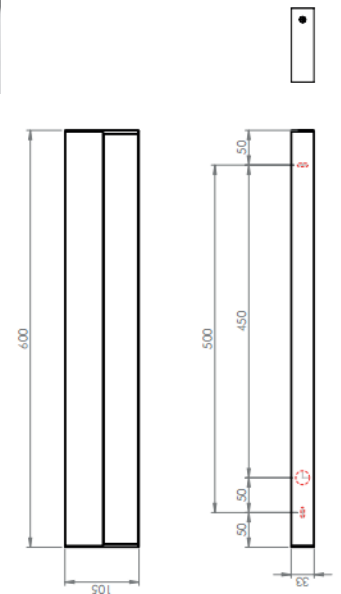

# BW12

Bathroom Wall Light

malisa

<b>FINISH</b>	Polished Chrome
<b>GLASS</b>	polycarbonate diffuser
<b>DIMENSIONS</b>	L 600 x W 33 x D 105mm
<b>IP RATING</b>	IP44
<b>WATTAGE</b>	7.2w
<b>VOLTAGE</b>	240v
<b>DIMMABLE</b>	Non Dimmable
<b>LUMENS</b>	436lms
<b>COLOUR TEMP</b>	3000k
<b>WEIGHT</b>	1.37kg
<b>ORDER CODE</b>	BW12