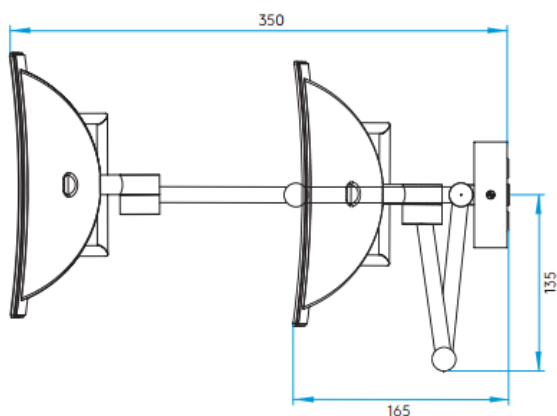

BW11

Bathroom Wall Light

malisa

FINISH	Polished Chrome
GLASS	Mirror with White Opal Glass
DIMENSIONS	H 200 x W 200 x D 350mm
IP RATING	IP44
WATTAGE	max.25w
VOLTAGE	240v
DIMMABLE	Mains Dim
LAMP	1 x G9 LED
WEIGHT	2.275kg
ORDER CODE	BW11