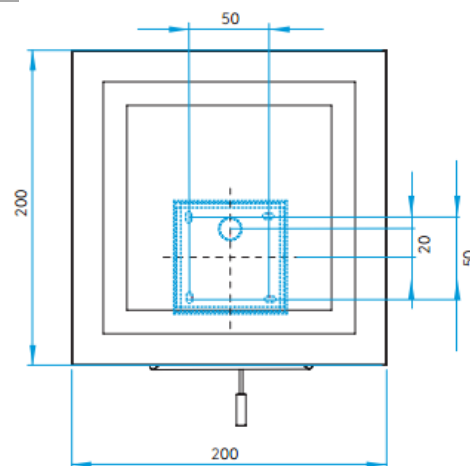

BW11

Bathroom Wall Light

malisa

FINISH	Polished Chrome
GLASS	Mirror with White Opal Glass
DIMENSIONS	H 200 x W 200 x D 350mm
IP RATING	IP44
WATTAGE	max.25w
VOLTAGE	240v
DIMMABLE	Mains Dim
LAMP	1 x G9 LED
WEIGHT	2.275kg
ORDER CODE	BW11