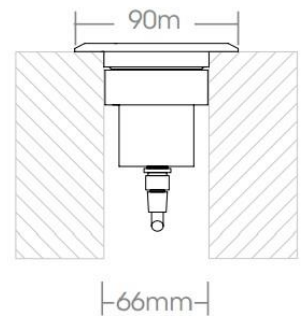

BU12

In-ground Buried LED Up light

malisa

FINISH	Chlorine Anodised Silver, Stainless steel brushed, Anodised aluminium silver, anodised aluminium black	COLOUR TEMP	2700k (3000k, 4000k or 6000k or RGB available upon request)
DIMENSIONS	h 71mm x ø90mmmm	LUMENS	331lms
CUT-OUT	h 120mm x ø78mm	EFFICACY	47
IP RATING	IP68	DIMMING	Switched, 1-10v, Dali or DMX
WATTAGE	7w 3 LED	ACCESSORY	Installation Sleeve
WEIGHT	430g	ORDER CODE	BU12
OPTICS	12°,18°, 30°, 50°		