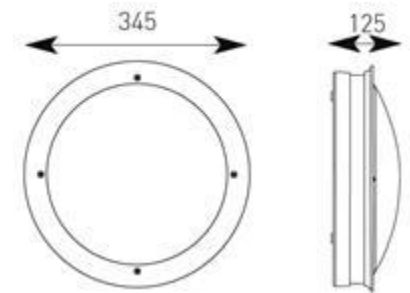

AW7

LED AMENITY WALL LIGHT

malisa

FINISH	Black or Silver Grey
DIMENSIONS	ø 345mm x 125mm
IP RATING	IP65
WATTAGE	28W
VOLTAGE	240v
COLOUR TEMP	4000k
LUMENS	2143lm
CRI	80
SENSOR	Integral Microwave
EMERGENCY	Integral 3hr maintained
ORDER CODE	AW7