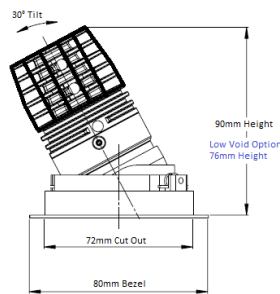

D7

Adjustable LED Downlight

malisa

FINISH	White Bezel & Black Baffle (RAL Colours available upon request)	COLOUR TEMP	2700k (2938k, 3000k, 4000k or 5000k available upon request)
DIMENSIONS	h 90mm x ø 80mm	LUMENS	684lms
LO-VOID DIMS	h 76mm x ø 80mm	EFFICACY	56lm/w
CUT-OUT	ø 72mm (allow for 10mm void space)	CRI	85 (95 CRI available on request)
IP RATING	IP44 (IP65 available upon request)	C.C. or C.V	Constant Current
BEAM ANGLE	20°, 30°, or 46°	FIRE RATING	Yes FP72
WATTAGE	9.2w	DIMMING	Non-dim, mains dimming, 1-10v dimming, or DALI dimming
CURRENT	700mA	EMERGENCY	Remote, 3hr Maintained Available
DRIVER	DR1 – Non Dimmable DR2 – Mains Dimmable DR6 – 1-10v Dimmable	ORDER CODE	D7