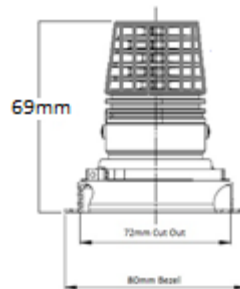

D34

Fixed LED Downlight

malisa

FINISH	White Bezel & Black Baffle (RAL Colours available upon request)	C.C. or C.V	Constant Current
LO-VOID DIMS	h 69mm x ø 80mm	FIRE RATING	Options: FP72 – Fire Plate or FH1 – Fire Hood
CUT-OUT	ø 72mm	DIMMING	Non-dim, mains dimming, 1-10v dimming, or DALI dimming
IP RATING	IP65 (IP44 available upon request)	EMERGENCY	Remote, 3hr Maintained Available
BEAM ANGLE	20°, 30°, or 46°	DRIVER DIMS	95mm x 53mm x 25mm
WATTAGE	9.2w	DRIVER	DR1 – Non Dimmable DR2 – Mains Dimmable DR6 – 1-10v Dimmable
CURRENT	700mA	ORDER CODE	D34
COLOUR TEMP	2700k (2938k, 3000k, 4000k or 5000k available upon request)		
LUMENS	684lms		
EFFICACY	56lm/w		
CRI	85 (95 CRI available on request)		