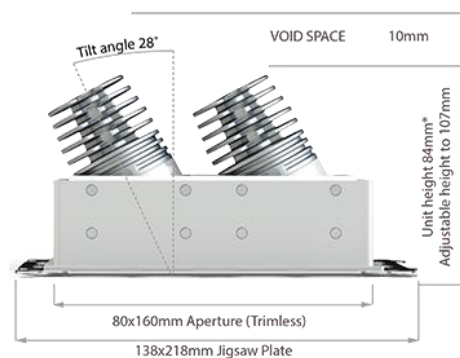

# D32

Adjustable LED Twin Downlight

malisa

<b>FINISH</b>	White Bezel & Black Baffle (RAL Colours available upon request)	<b>COLOUR TEMP</b>	2700k (2938k, 3000k, 4000k or 5000k available upon request)
<b>DIMENSIONS</b>	h 84mm/107mm x 80mm x 160mm	<b>LUMENS</b>	1368lms
<b>LO-VOID DIMS</b>	h 88mm/111mm x 80mm x 160mm	<b>EFFICACY</b>	65lm/w
<b>CUT-OUT</b>	Jigsaw plate - 138mm x 218mm	<b>CRI</b>	85 (95 CRI available on request)
<b>IP RATING</b>	IP44	<b>C.C. or C.V</b>	Constant Current
<b>BEAM ANGLE</b>	10°, 20°, 30°, or 46°	<b>FIRE RATING</b>	No
<b>WATTAGE</b>	18.4w	<b>DIMMING</b>	Non-dim, mains dimming, 1-10v dimming, or DALI dimming
<b>CURRENT</b>	700mA	<b>EMERGENCY</b>	Remote, 3hr Maintained Available
<b>DRIVER</b>	DR1 – Non Dimmable DR2 – Mains Dimmable DR6 – 1-10v Dimmable	<b>ORDER CODE</b>	D32