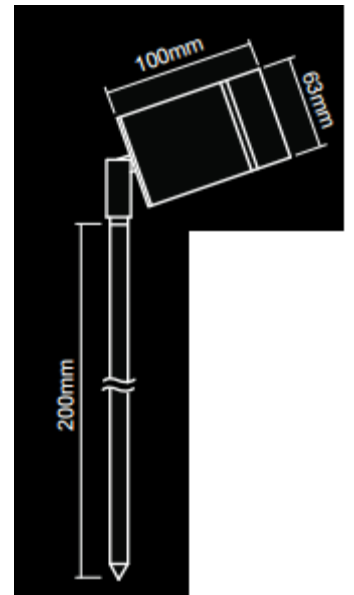

ESP1

External Spot Lighting

malisa

FINISH	Matt Black
DIMENSIONS	h 200mm x ø63mm
IP RATING	IP65
WATTAGE	5w
VOLTAGE	240v
DIMMING	Mains dimming,
PROJECTION	100mm
LUMENS	500lms
ORDER CODE	ESP1