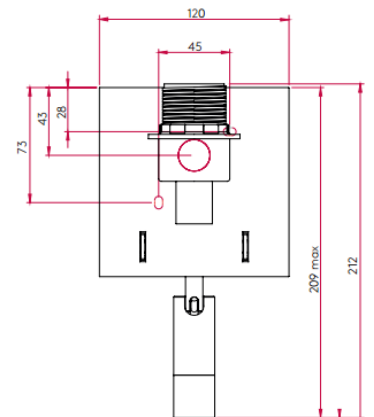

WL8

Wall Light

malisa

FINISH	Matt Nickel Bronze
DIMENSIONS	h212mm x w120mm Projection 164mm
IP RATING	IP20
WATTAGE	1 x 60W and 1 x 1w LED
CURRENT	240v
SHADE	Rectangular White, Black, Oyster, Putty
DIMMING	Non-dim, mains dimming, 1-10v dimming, DALI dimming or DMX
ORDER CODE	WL8