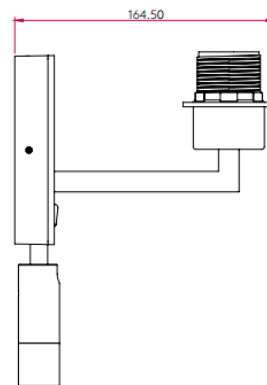

WL8

Wall Light

malisa

FINISH	Matt Nickel Bronze
DIMENSIONS	h212mm x w120mm Projection 164mm
IP RATING	IP20
WATTAGE	1 x 60W and 1 x 1w LED
CURRENT	240v
SHADE	Rectangular White, Black, Oyster, Putty
DIMMING	Non-dim, mains dimming, 1-10v dimming, DALI dimming or DMX
ORDER CODE	WL8

LAMP

1 x E27 – LED Dimmable
BE27