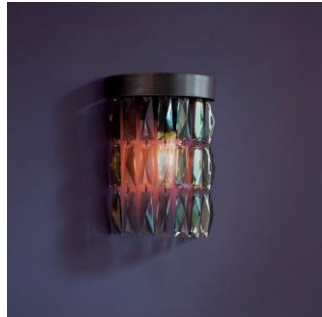

WL28

Decorative Wall Lights

malisa

GLASS FINISH	Smoke, Clear, Petrol or Mirrored
METAL FINISH	Bronze Flat Nickel
DIMENSIONS	w160mm x h220mm x d80mm
WEIGHT	1.5kg
WATTAGE	40w or 6w LED equivalent
DIMMING	Mains dimming
ORDER CODE	WL28

LAMP

1 x E27 – LED Dimmable
BE27