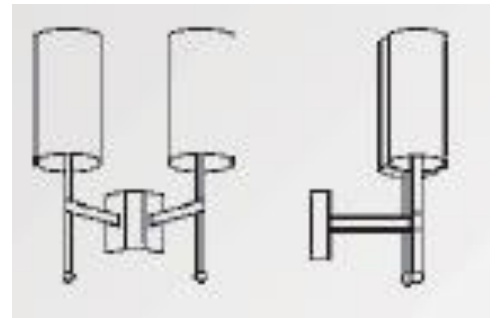

WL27

Decorative Wall Lights

malisa

| | |
|---------------------|---------------------------|
| CHAIN FINISH | Silver, Black, Copper |
| METAL FINISH | Bronze, Flat Nickel, Gold |
| DIMENSIONS | w330mm x h420mm x d270mm |
| WEIGHT | 3kg |
| WATTAGE | 60w or 7w LED equivalent |
| DIMMING | Mains dimming |
| ORDER CODE | WL27 |