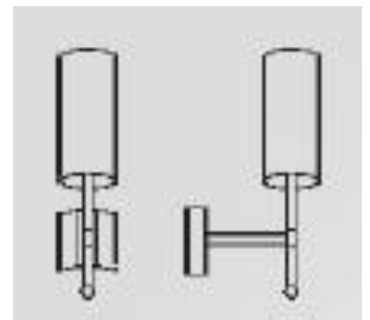

WL26

Decorative Wall Lights

CHAIN FINISH	Silver, Black, Copper
METAL FINISH	Bronze, Flat Nickel, Gold
DIMENSIONS	w110mm x h420mm x d270mm Reduced depth of 150mm available
WEIGHT	2kg
WATTAGE	60w or 7w LED equivalent
DIMMING	Mains dimming
ORDER CODE	WL26

LAMP

1 x E27 – LED Dimmable
BE27