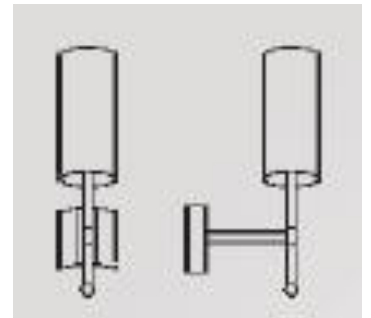

WL24

Decorative Wall Lights

malisa

GLASS FINISH	Smoke, Clear, Petrol or Mirrored
METAL FINISH	Bronze, Flat Nickel, Gold
DIMENSIONS	w110mm x h420mm x d270mm Reduced depth of 150mm available
WEIGHT	2kg
WATTAGE	60w or 7w LED equivalent
DIMMING	Mains dimming
ORDER CODE	WL24

LAMP

1 x E27 – LED Dimmable
BE27