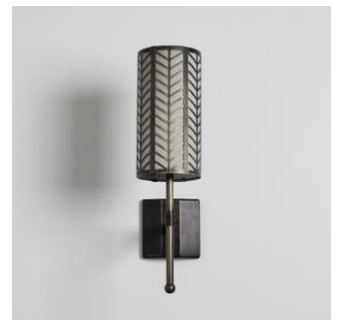

WL22

Decorative Wall Lights

malisa

METAL FINISH	Bronze, Flat Nickel, Gold
SHADE FINISH	Ink, Birch, Ivory, Fossil, Celery Custom colours are available
DIMENSIONS	w110mm x h420mm x d270mm Reduced depth of 150mm available
WEIGHT	2kg
WATTAGE	30w or 6w LED equivalent
DIMMING	Mains dimming
ORDER CODE	WL22

LAMP

1 x E27 – LED Dimmable
BE27