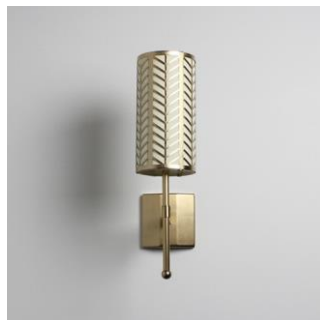

WL22

Decorative Wall Lights

malisa

METAL FINISH	Bronze, Flat Nickel, Gold
SHADE FINISH	Ink, Birch, Ivory, Fossil, Celery Custom colours are available
DIMENSIONS	w110mm x h420mm x d270mm Reduced depth of 150mm available
WEIGHT	2kg
WATTAGE	30w or 6w LED equivalent
DIMMING	Mains dimming
ORDER CODE	WL22

LAMP

1 x E27 – LED Dimmable
BE27