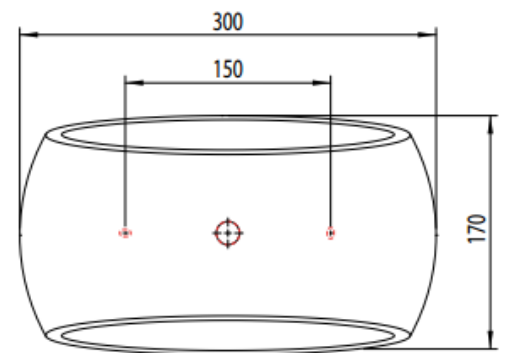

WL19

Decorative Wall Light

FINISH	White Plaster Can be painted
DIMENSIONS	h 170mm x w300mm Projection 120mm
WEIGHT	2.08kg
IP RATING	IP20
WATTAGE	50w or 6/7w LED equivalent
VOLTAGE	240v
DIMMING	Mains dimming
EMERGENCY	Remote 3hr available
ORDER CODE	WL19