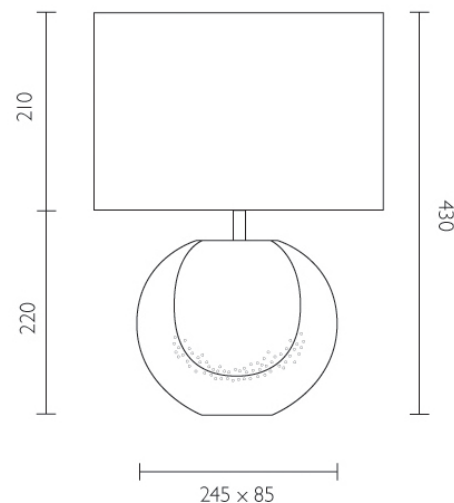

TB2

Table Lamps

malisa

FINISH	Velvet Blue Glass Amber Glass	LAMP	1 x E14 – LED Dimmable BE14
DIMENSIONS	430mm x 245mm x 85mm		
SHADE	14" Oval Premium Satin Mousse 14" Oval Premium Satin Chocolate		
SHADE LINING	Prosecco PVC Gold PVC		
CABLE TYPE	Antique Silver Twisted Gold Twisted		
ORDER CODE	TB2		